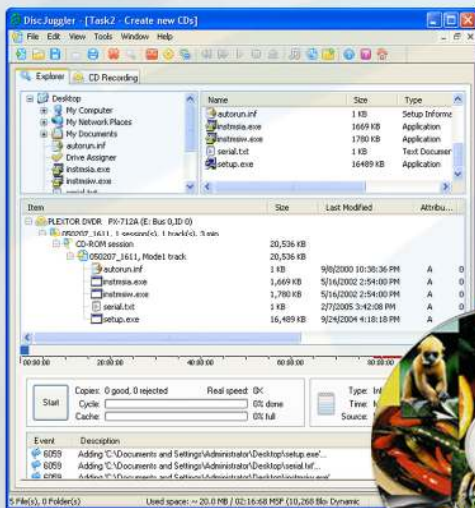

CD/DVD Duplicators

Established standards and low cost CD/DVD recorders and media are responsible for the success of CD/DVD recording technology. Burning CD/DVDs with a single recorder is time consuming, and changing media manually often is not acceptable. This situation requires recording systems to offer not only capabilities for CD/DVD duplication, but also for integrated direct-to-disc printing. The Zeus Series CD/DVD Duplicators offer a professional solution to all these demands.

The Zeus Duplicator is a fully automated CD/DVD Duplicator which does not require an existing PC, but has its very own computer built inside the system. The Zeus series duplicators can be configured with 2 drives with up to 330 capacity, 4 drives with up to 630 capacity, and 7 drives with up to 900 capacity including all the disc printers we carry, making for a very cost effective machine to complete any DVD or CD production job.

Model Shown: Zeus 7T

- Up to 900 disc capacity (select models).
- Smartest-Fastest-Strongest Duplicators.
- 3 year warranty on the autoloader, industry-leading.
- Fastest loading/unloading system in the industry.
- Works 24/7 without interruption.
- Mechanical picker that doesn't pick up multiple discs.
- Optional business card (oval) and 80mm mini disc adapter.
- CD towers exchangeable with DVD towers.
- Exchangeable inkjet or thermal printers.
- Removable Hoppers (select models).
- Networkable.
- Shipped in 3 boxes: one for the autoloader, one for tower with drives and one for the printer, making it easy for shipping and service.
- Small footprint and simple design.
- Fast and quiet autoloader.
- Excellent technical support; most of it done by phone.