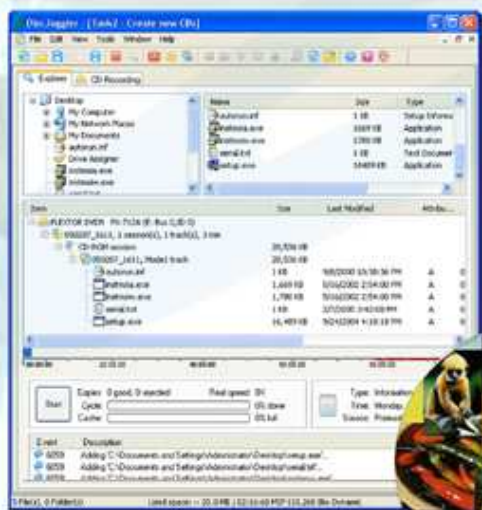

Established standards and low cost CD/DVD recorders and media are responsible for the success of CD/DVD recording technology. Burning CD/DVDs with a single recorder is time consuming, and changing media manually often is not acceptable. This situation requires recording systems to offer not only capabilities for CD/DVD duplication, but also for integrated direct-to-disc printing. Apollo Series CD/DVD Duplicators offer a professional solution to all these demands.

The Apollo Duplicator is a fully automated CD/DVD Duplicator which connects to the customer's existing PC. The Apollo series duplicators can be configured with 2 drives with up to 330 capacity, 4 drives with up to 630 capacity, and 7 drives with up to 900 capacity including all the disc printers we carry, making for a very cost effective machine to complete any DVD or CD production job.

Software Options

DiscJuggler.NET

- Unlimited number of connections.
- Job queuing and priority setting.
- Login user administration.
- HTML user job management

Hexalock Copy Protection

- Add data onto already created CD-RX media.
- Create CD-RX media and add data in the same process.
- Copy-only capability (4, 7, and 9 drive configurations).

Discribe MAC-based Software

- Operate select systems from a MAC.
- Copy and print capabilities.
- CD and DVD duplication.
- Copy-Print compatible only with Lexmark printer